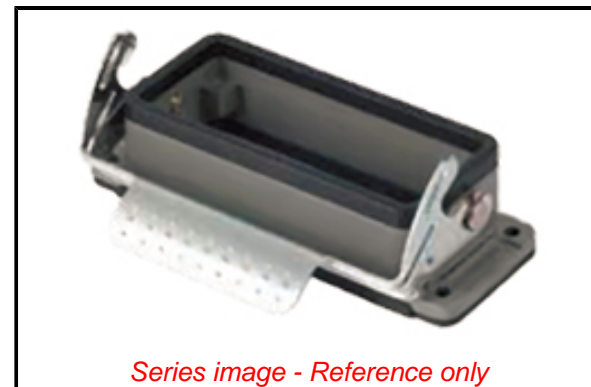

PLEASE CHECK WWW.MOLEX.COM FOR LATEST PART INFORMATION

Part Number: [0936010842](#)
Status: **Active**
Overview: GWconnect® Heavy Duty Connectors (HDC)
Description: GWconnect STD - Standard, Single Lever Bulkhead Mount Housing, Die-cast Aluminum, with 1 Lever, with Gasket, Size 6B «44x27», Grey

Documents:

[RoHS Certificate of Compliance (PDF)](#)

Agency Certification

CSA 256883
UL E249674

General

Product Family Industrial Connectors / Enclosures
Series [93601](#)
Component Size 6B «44x27»
Component Type Single Lever Bulkhead Housing
IP Rating IP66, IP69
Overview [GWconnect® Heavy Duty Connectors (HDC)](#)
Product Category Heavy Duty Connectors
Product Name GWconnect®
Standard ANSI/UL 50, ANSI/UL 50 E, CSA C22.2 No.94-1-2, EN 61984
Type STD
UPC 887191853192

Physical

Housing Coating Polyester Powder
Housing Color Grey RAL 7037
Lock to Mating Part Yes
Material - Gasket NBR
Material - Housing Die-cast Aluminum
Material - Lever Galvanized Steel
Mounting Style Bulkhead
Net Weight 103.300/g
Number of Levers 1
Packaging Type Bag
Thread Size N/A
Thread Type N/A

Electrical

Voltage - Maximum 500V

Material Info

Engineering Number 7806.6401.0

Series image - Reference only

EU ELV

Not Reviewed

EU RoHS

Not Reviewed

REACH SVHC

Not Reviewed

Halogen-Free

Status

Not Reviewed

Need more information on product environmental compliance?

Email productcompliance@molex.com
Please visit the [Contact Us](#) section for any non-product compliance questions.

China ROHS	Not Reviewed
ELV	Not Reviewed
RoHS Phthalates	Not Reviewed

Search Parts in this Series

[93601](#) Series

Use With

Size 6B «44x27» S-D, S-DD, S-E, S-EE, S-EP, S-ES, S-HSB, S-ESHV, S-K, S-M, and S-EHV Inserts