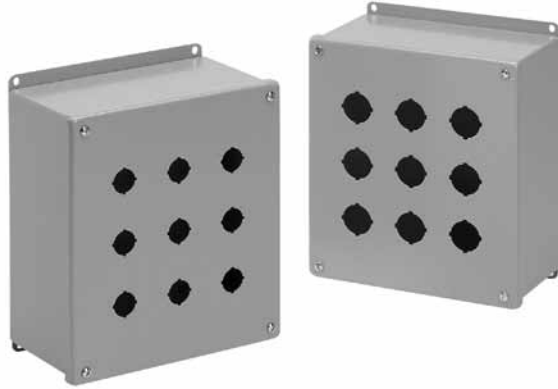

EXTRA-DEEP 30.5-MM AND 22.5-MM PUSHBUTTON ENCLOSURES, TYPE 12

INDUSTRY STANDARDS

 UL 508A Listed; Type 12, 13; File No. E61997
 cUL Listed per CSA C22.2 No. 94; Type 12, 13; File No. E61997

 NEMA/EEMAC Type 12, 13
 CSA File Number 42186: Type 12
 IEC 60529, IP65

APPLICATION

Extra-Deep Pushbutton Enclosures are designed to hold 30.5-mm and 22.5-mm pushbuttons and switches, with added depth to accommodate additional pushbutton contact blocks.

SPECIFICATIONS

- 16 or 14 gauge steel
- Seams continuously welded and ground smooth
- Captivated cover screws thread into sealed wells
- Grounding nut in body of enclosure
- Bonding provision on cover
- Oil-resistant gasket
- Factory stamped 4-way pushbutton holes
- Enclosures 6.00 x 4.00 x 4.75 in. (152 x 102 x 121 mm) and larger have internal detachable hinge to hold cover open during wiring, yet permit immediate removal
- External wall-mounting brackets