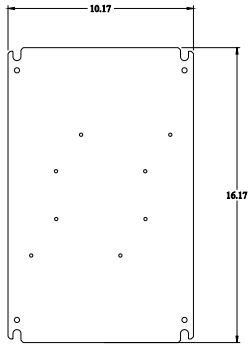

**PART No. CN4SB204**

for more information visit  
[www.hammfg.com](http://www.hammfg.com)

Data subject to change without notice

Isometric drawing Not to Scale

INNER PANEL

BACK VIEW

LEFT SIDE VIEW

TOP VIEW

FRONT VIEW - COVER REMOVED

ISOMETRIC VIEW

RIGHT SIDE VIEW

BOTTOM VIEW