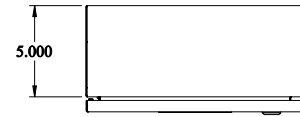

**PART No. CN4SB204**

for more information visit  
[www.hammfg.com](http://www.hammfg.com)

Data subject to change without notice

Isometric drawing Not to Scale

INNER PANEL

BACK VIEW

LEFT SIDE VIEW

TOP VIEW

FRONT VIEW - COVER REMOVED

ISOMETRIC VIEW

RIGHT SIDE VIEW

BOTTOM VIEW