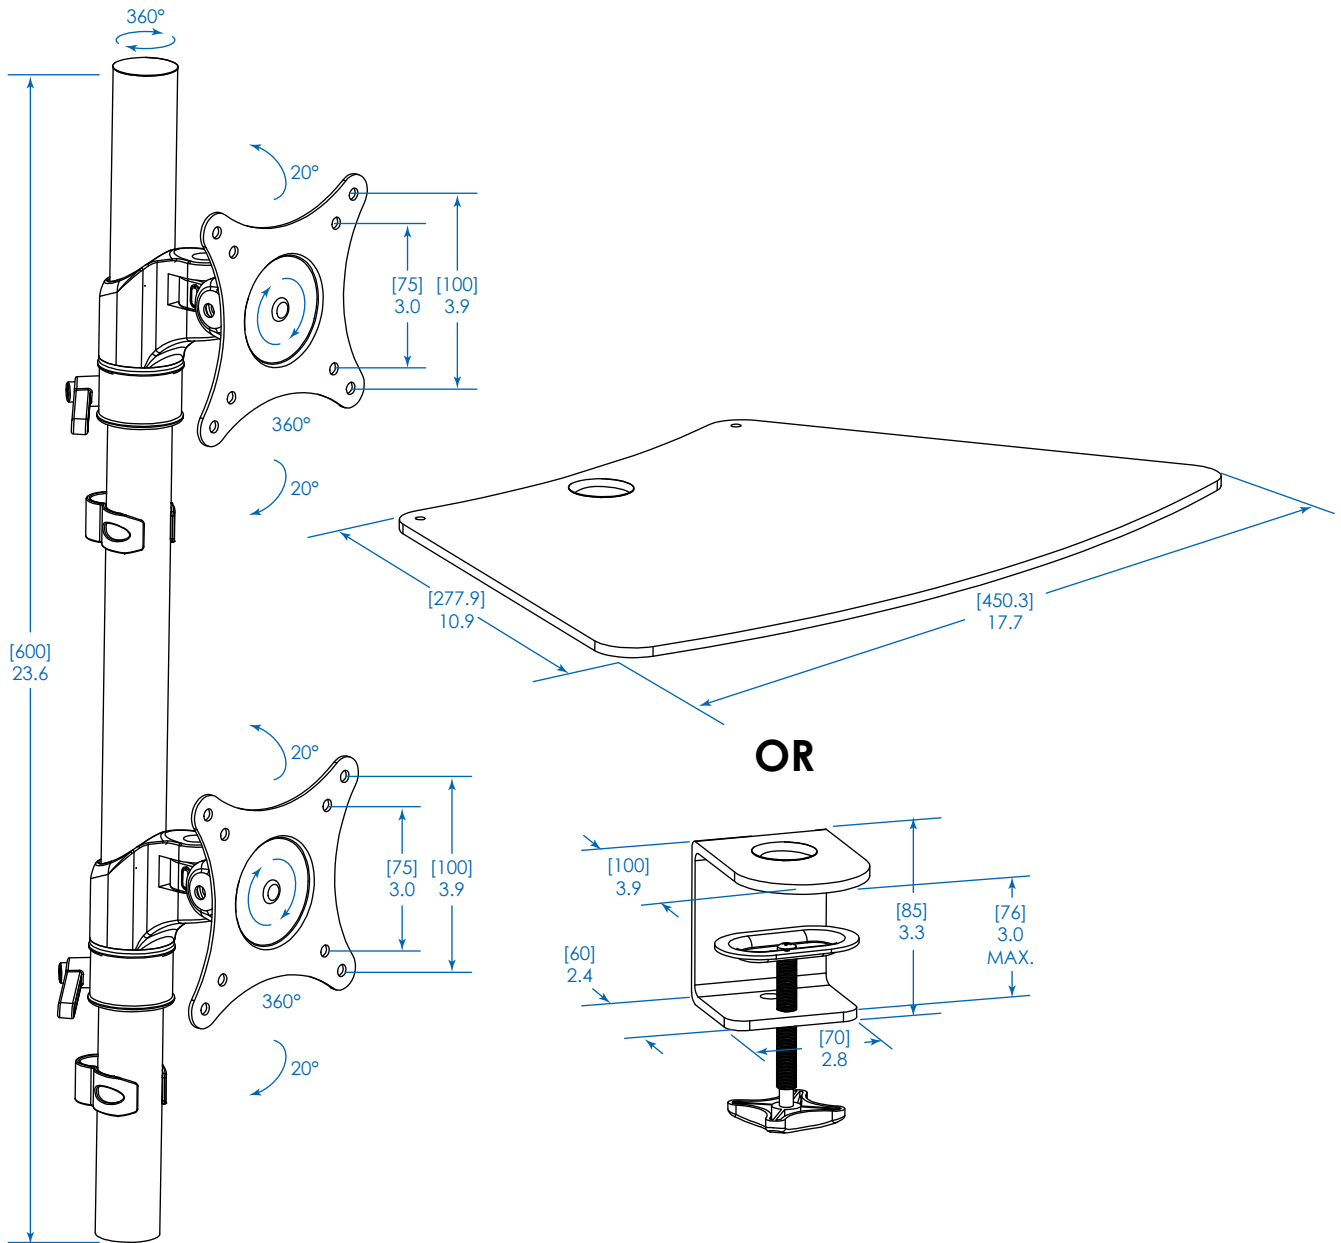

MODEL:

DDR1527SDC

Dimensions: [mm] INCHES

Tripp Lite has a policy of continuous improvement. Specifications are subject to change without notice.

1111 W. 35th Street
Chicago, IL 60609 USA
773.869.1234
www.tripplite.com