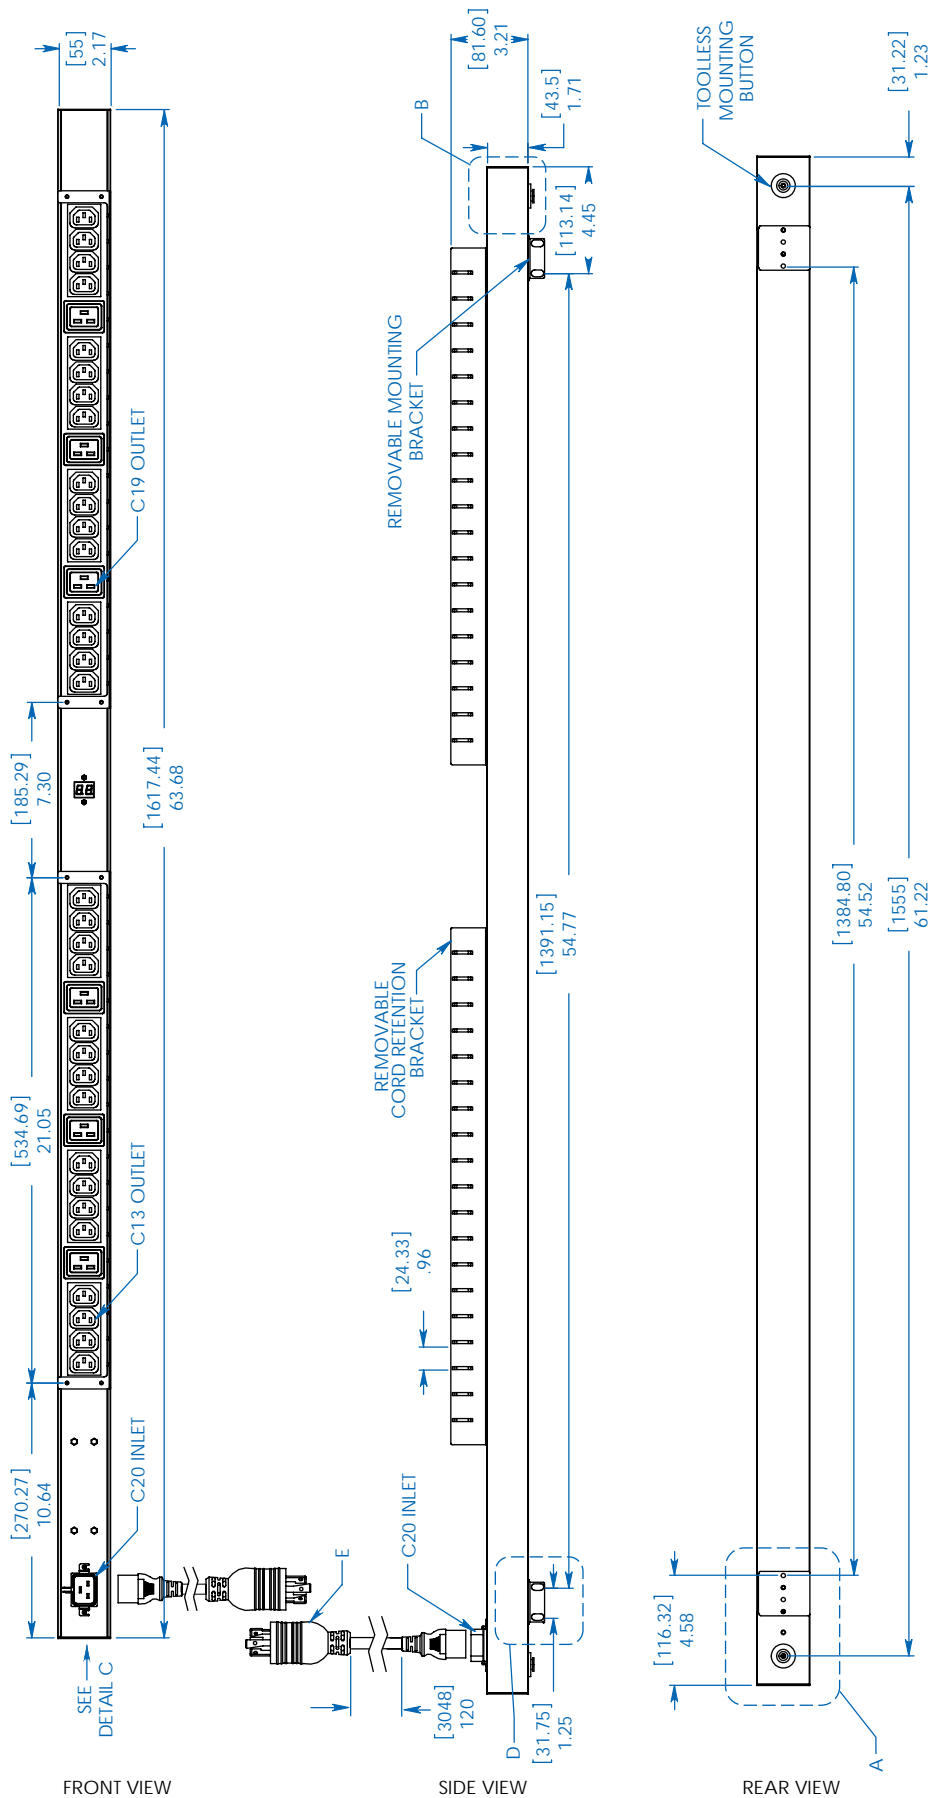

MODEL:
PDUMV20HV

TRIPP-LITE

1111 W. 35th Street
Chicago, IL 60609 USA
773.869.1234

www.triplite.com

Dimensions: [mm] INCHES

Tripp Lite has a policy of continuous improvement. Specifications are subject to change without notice.