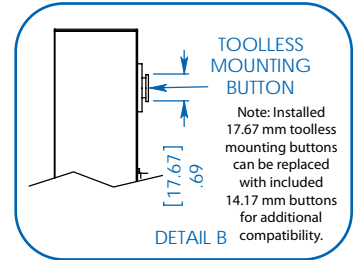

MODEL:
PDUMV20HV

TRIPP-LITE

1111 W. 35th Street
Chicago, IL 60609 USA
773.869.1234

www.triplite.com

Dimensions: [mm] INCHES

Tripp Lite has a policy of continuous improvement. Specifications are subject to change without notice.