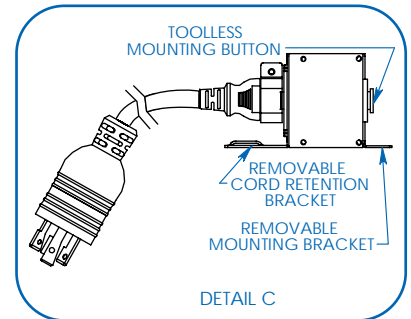

MODEL:
PDUMV20HV

TRIPP-LITE

1111 W. 35th Street
Chicago, IL 60609 USA
773.869.1234

www.triplite.com

Dimensions: [mm] INCHES

Tripp Lite has a policy of continuous improvement. Specifications are subject to change without notice.