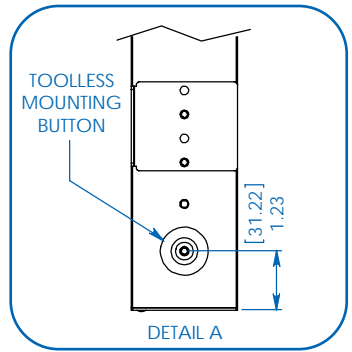

MODEL:
PDUMV20HV

TRIPP-LITE

1111 W. 35th Street
Chicago, IL 60609 USA
773.869.1234

www.triplite.com

Dimensions: [mm] INCHES

Tripp Lite has a policy of continuous improvement. Specifications are subject to change without notice.