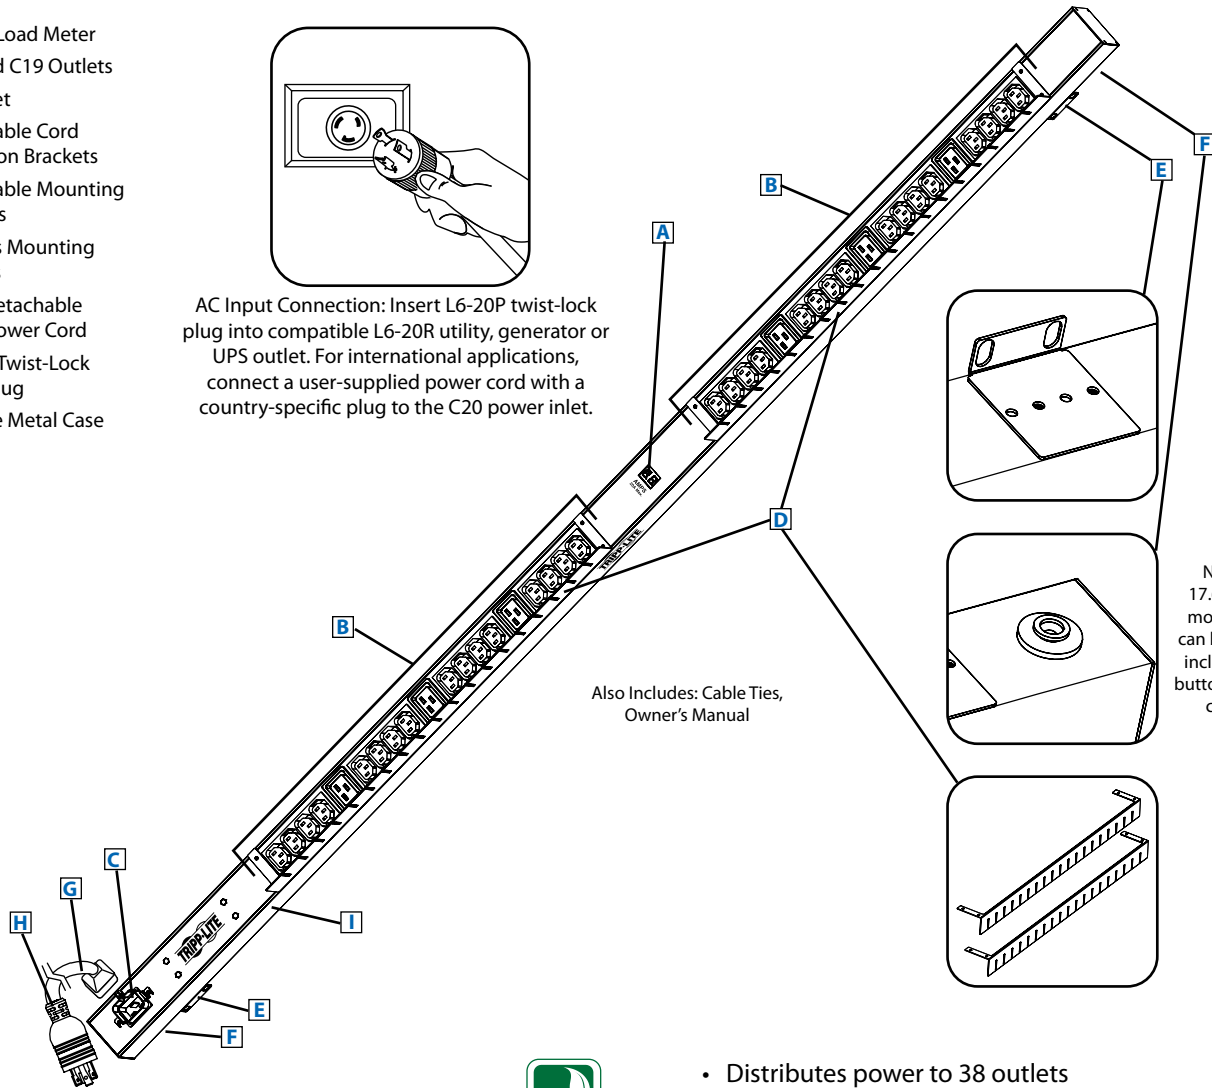

Toolless Mounting
Buttons

AC Inlet Supports
International Plugs

- A** Digital Load Meter
- B** C13 and C19 Outlets
- C** C20 Inlet
- D** Removable Cord Retention Brackets
- E** Removable Mounting Brackets
- F** Toolless Mounting Buttons
- G** 10 ft. Detachable Input Power Cord
- H** L6-20P Twist-Lock Input Plug
- I** Durable Metal Case

AC Input Connection: Insert L6-20P twist-lock plug into compatible L6-20R utility, generator or UPS outlet. For international applications, connect a user-supplied power cord with a country-specific plug to the C20 power inlet.

Also Includes: Cable Ties,
Owner's Manual

Note: Installed 17.67 mm toolless mounting buttons can be replaced with included 14.17 mm buttons for additional compatibility.

Specifications

Model	PDUMV20HV
Voltage	200-250V
Frequency	50/60 Hz
Maximum Capacity	20A
Agency-Derated Capacity	16A
Input Connector	L6-20P (C20 inlet)
Cord Length	10 ft.
Outlets	38 (32 C13 / 6 C19)
Primary Mounting Option	0U (Vertical) Rackmount
Unit Weight & Dimensions	5.2 lb / 3.75 x 63.75 x 2.25 in. <i>See next page for detailed unit measurements.</i>
Certifications	Tested to UL 60950-1 (US & Canada), CE, NOM (Mexico)

Tripp Lite has a policy of continuous improvement. Specifications are subject to change without notice.

- Distributes power to 38 outlets
- Displays load in real time
- Perfect for rackmount server, network and telecom applications