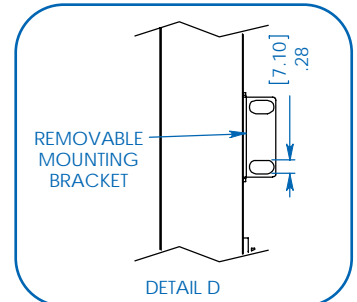

MODEL:
PDUMV20HV

TRIPP-LITE

1111 W. 35th Street
Chicago, IL 60609 USA
773.869.1234

www.triplite.com

Dimensions: [mm] INCHES

Tripp Lite has a policy of continuous improvement. Specifications are subject to change without notice.