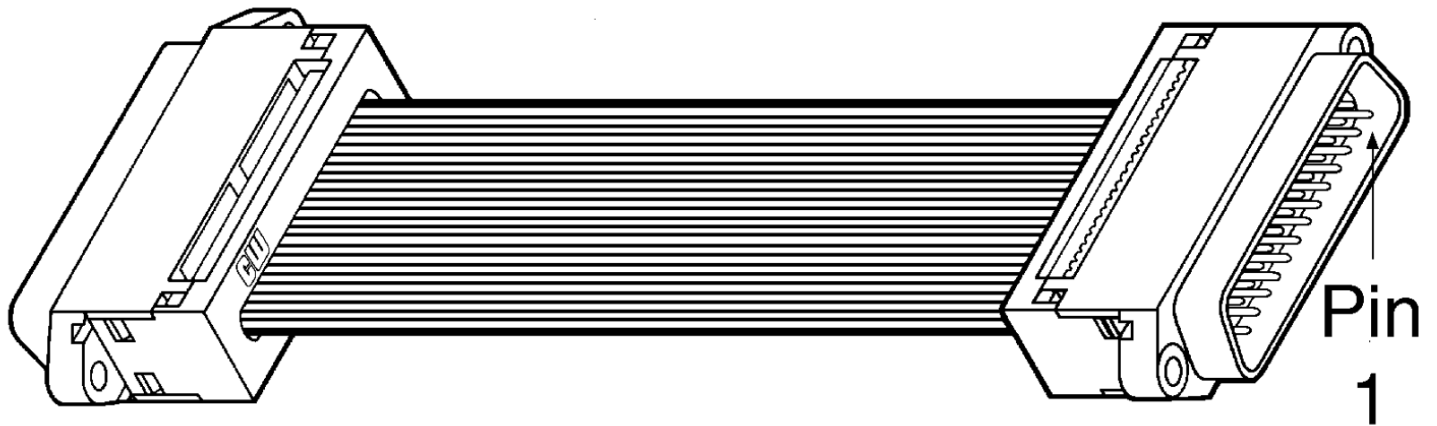

D-Subminiature Connectors

Male to Male Connector

Digi-Key® Custom Cable Assemblies Available
Call Digi-Key

Also available in the following version:

Metal Face Connector – [Male to Male](#)

C7PP□-□□□□□-ND