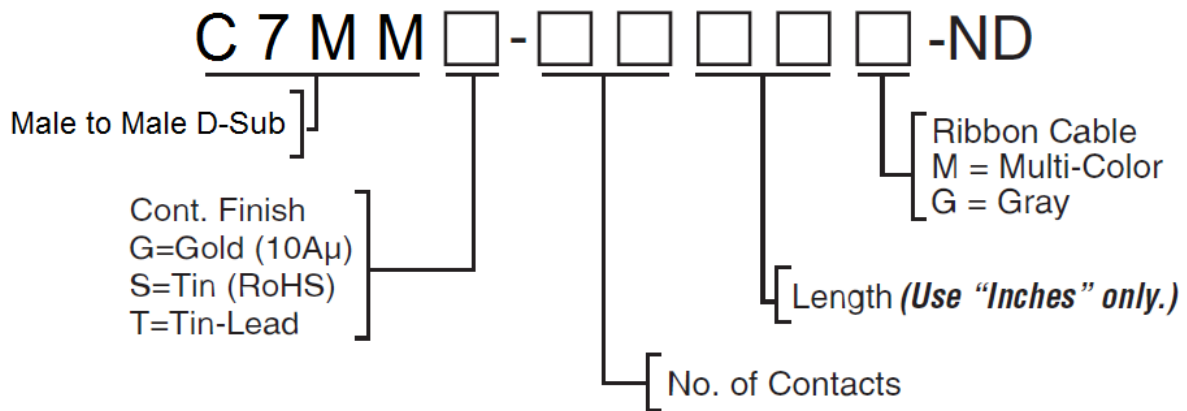

D-Subminiature Connectors

Male to Male Connector

Digi-Key® Custom Cable Assemblies Available
Call Digi-Key

Also available in the following version:

Metal Face Connector – [Male to Male](#)

C7PP□-□□□□□-ND