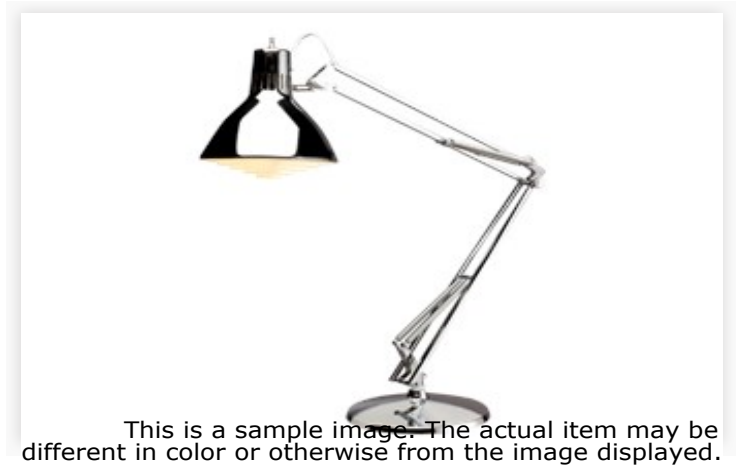

LS
K110660002
 Old item no.: LS1AWT

**LS1AWT LS LIGHT, 45" ARM WITH EDGE CLAMP
 WHITE**

Luxo's most versatile and best-selling Industrial task light. As part of Luxo's Classic Task Light Series, the LS couples classic styling with superior arm technology and is well-suited for a variety of applications. A 23W compact fluorescent lightsource and internal reflector provide greater light output with minimal heat. Edge clamp mount. Color: white.

Lightsource

Number of lamps	1
Lamp base	E 2 6
Lamp power (W)	2 3
Lightsource	T 3

Dimensions

Net weight (kg)	0
Gross weight (lb.)	6
Arm length (in.)	4 5

Optic

Material of reflector	Aluminum
Color of reflector	White