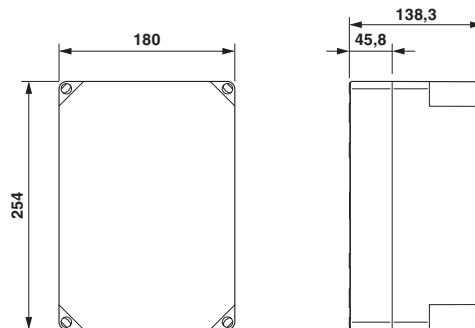

Control box for robust construction of wireless systems for industrial applications, IP66, 25 x 18 x 13 cm, polycarbonate material, gray, drilled, incl. DIN rail, plugs, and screw connections, without devices

RoHS

Key Commercial Data

Packing unit	1 STK
GTIN	
GTIN	4046356724128

Technical data

Dimensions

Width	174 mm
Height	254 mm
Depth	137 mm

Ambient conditions

Degree of protection	IP66
----------------------	------

Wireless set	Control box (with bore holes incl. sealing plugs, screw connections, and DIN rail)
--------------	--

General

Housing material	Polycarbonate
------------------	---------------

Drawings

Control box - FL RUGGED BOX - 2701204

Dimensional drawing

Phoenix Contact 2018 © - all rights reserved
<http://www.phoenixcontact.com>

PHOENIX CONTACT GmbH & Co. KG
Flachmarktstr. 8
32825 Blomberg
Germany
Tel. +49 5235 300
Fax +49 5235 3 41200
<http://www.phoenixcontact.com>